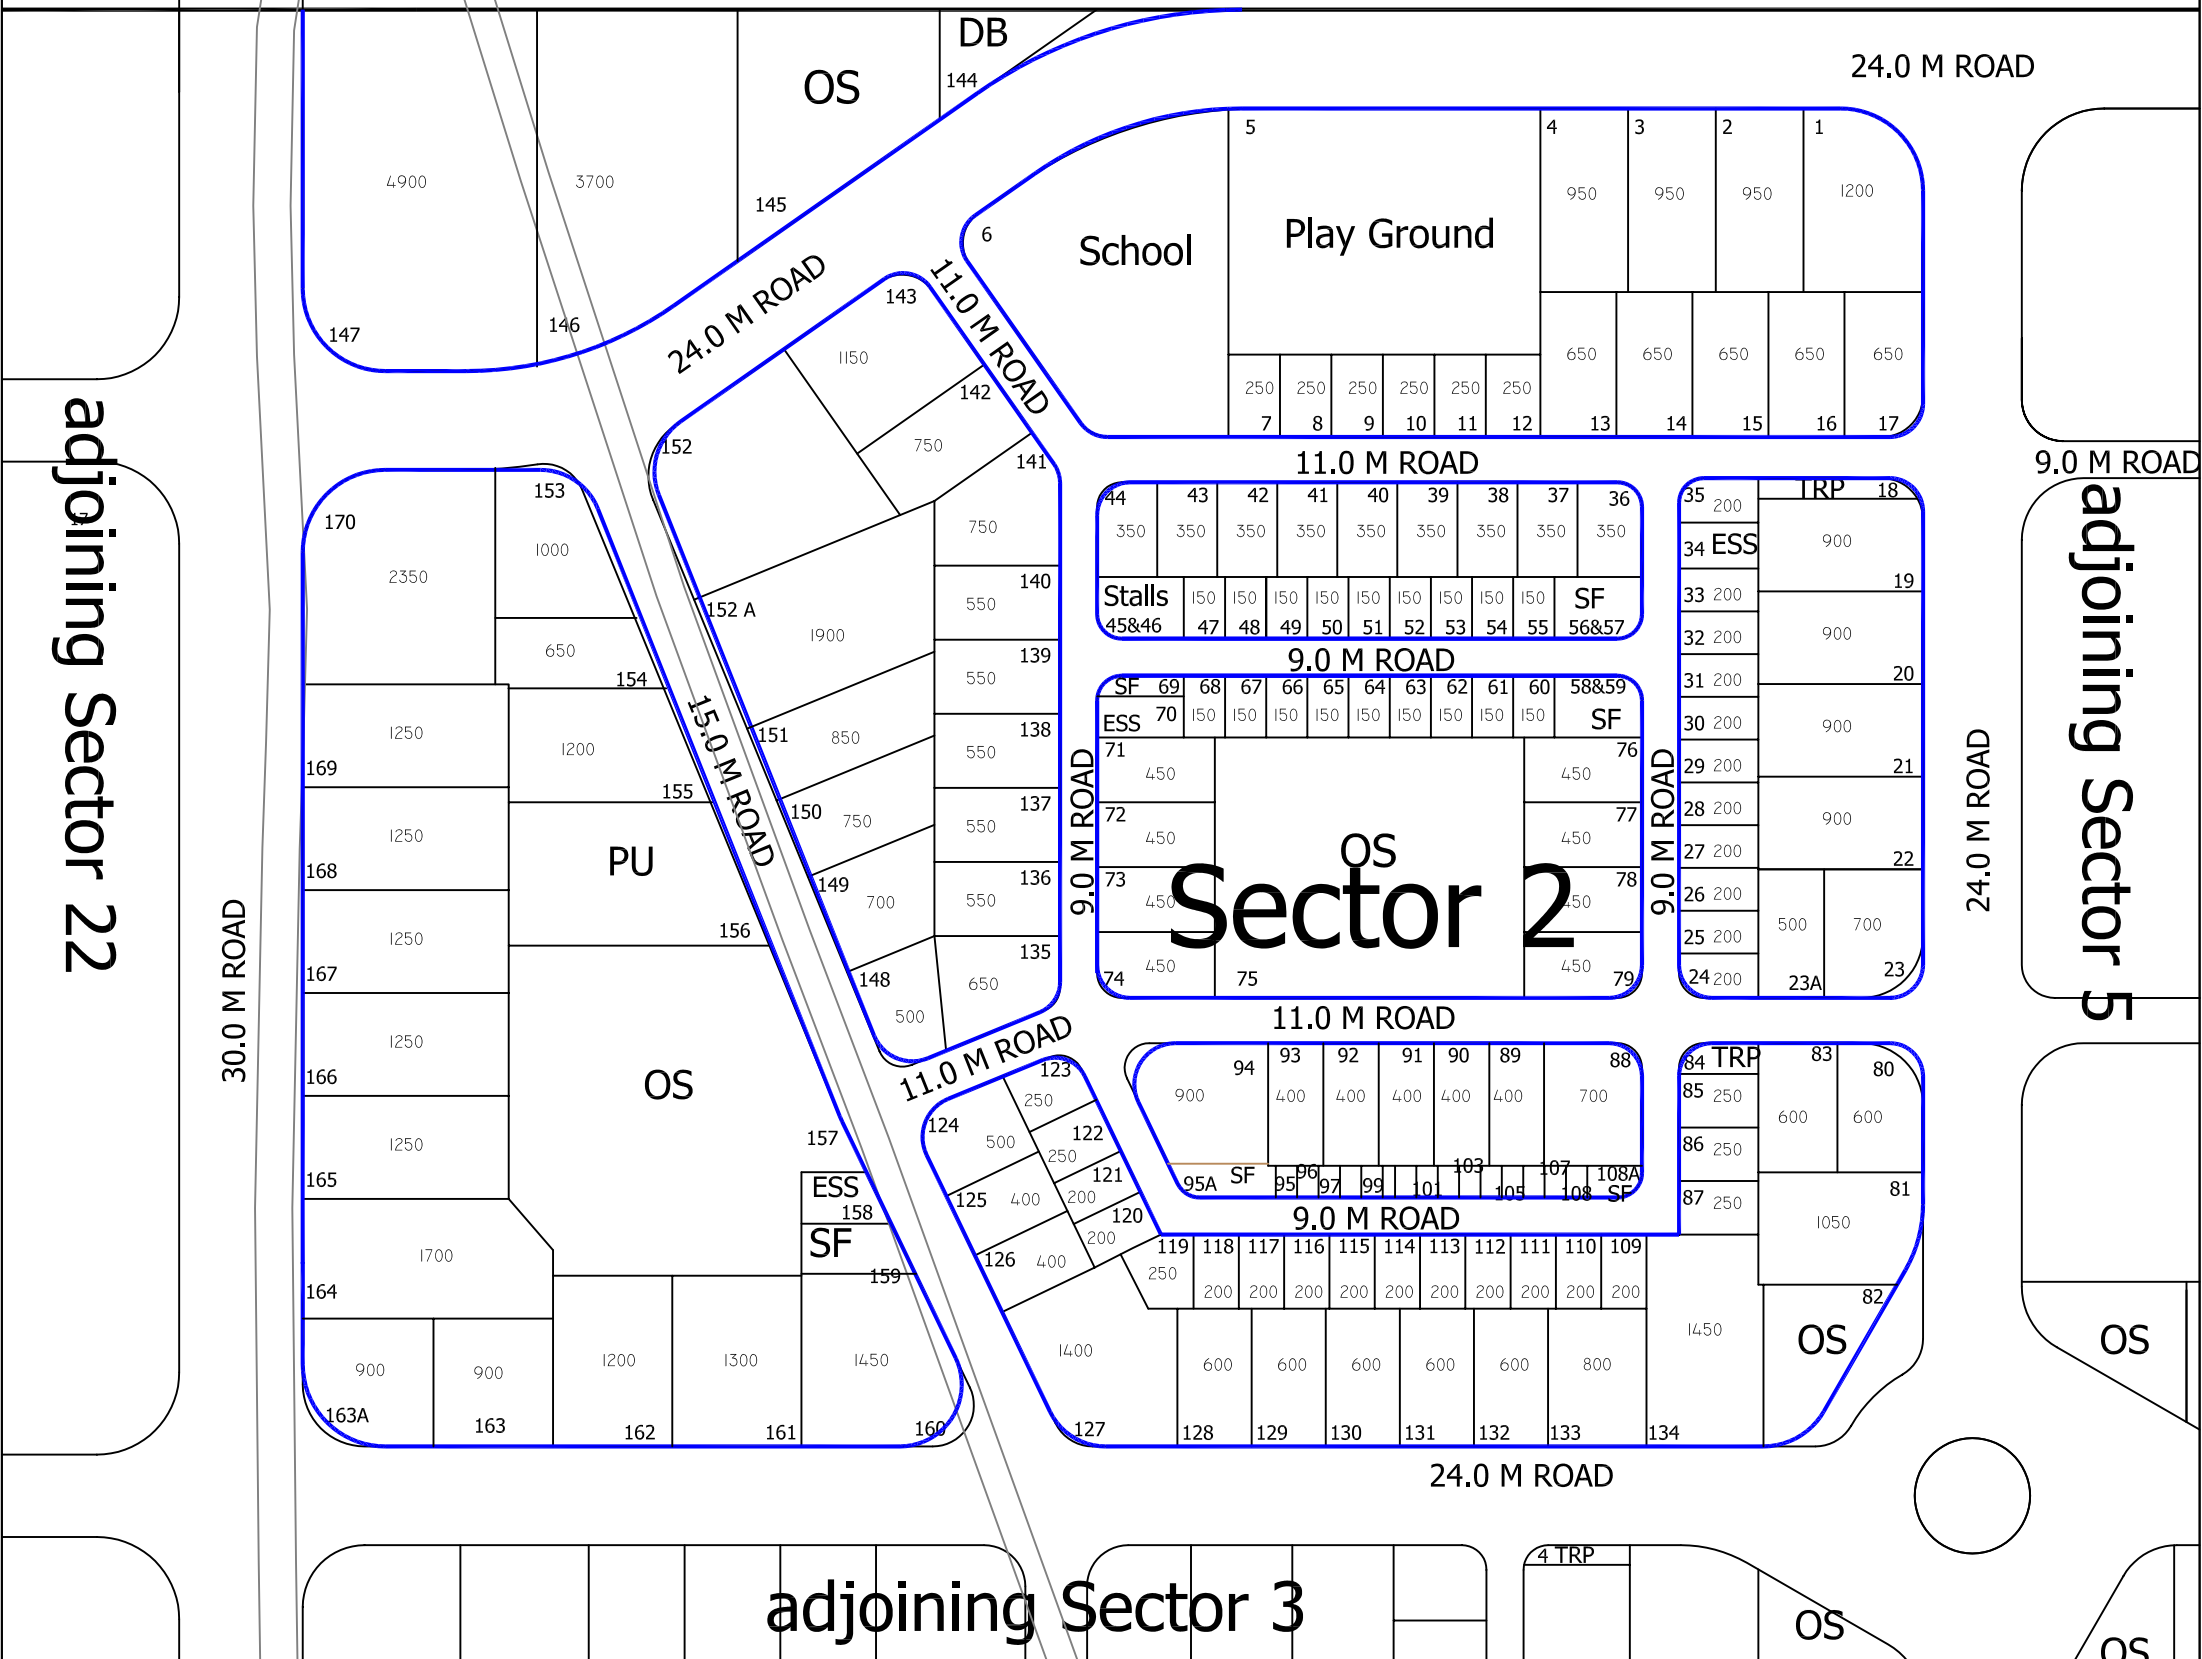

adjoining Sector 21

24.0 M Wide Road

Darave - Uran Railway Line

RUB

adjoining Sector 22

adjoining Sector 5

30.0 M ROAD

24.0 M ROAD

Sector 2

adjoining Sector 3

Scale

Sector Boundary

PART PLAN OF ULWE SHOWING SECTOR 2