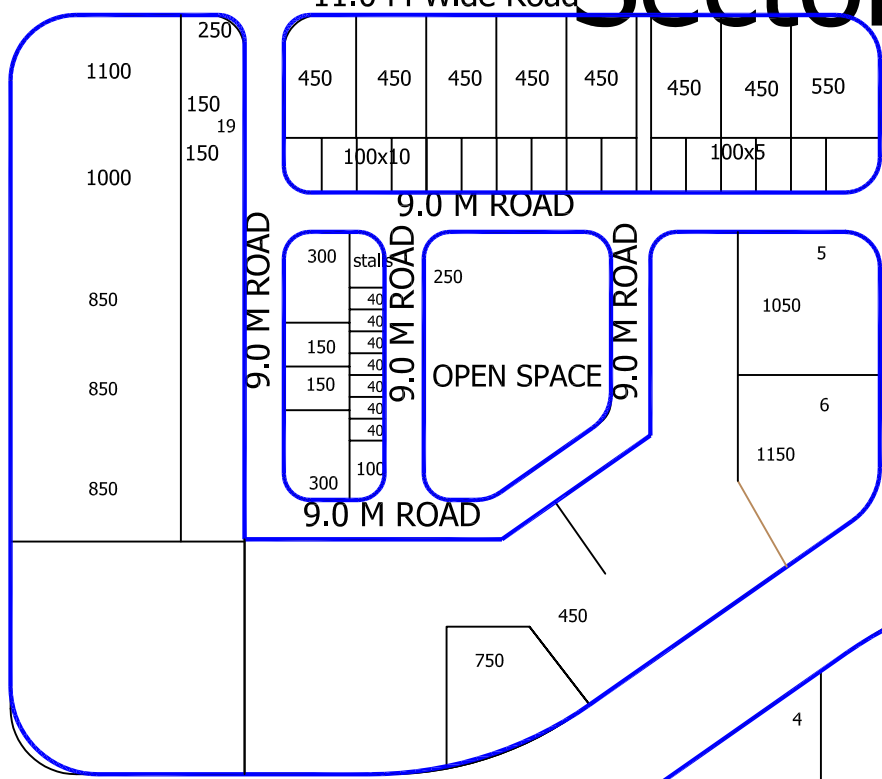

adjoining Sector 23

30.00 M ROAD

205 Exst. Temple

30.0 M WIDE ROAD

adjoining Sector 19

adjoining Sector 21

24.0 M Wide Road

OPEN SPACE

PLAY GROUND

school

PU

24.0 M Wide Road

Darave - Uran Railway Line

RUB

adjoining Sector 5

Sector Boundary

PART PLAN OF ULWE SHOWING SECTOR 20