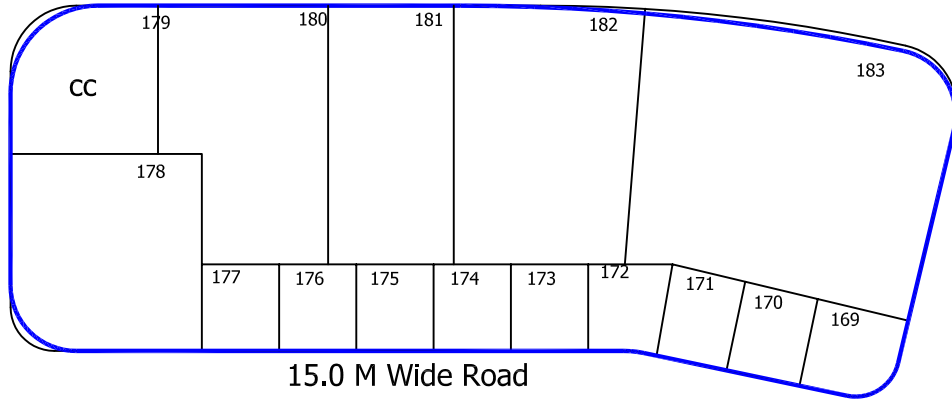

adjoining Sector 23

30.00 M ROAD

205 Exst. Temple

30.0 M WIDE ROAD

adjoining Sector 19

adjoining Sector 21

24.0 M Wide Road

OPEN SPACE

PLAY GROUND

school

PU

24.0 M Wide Road

Darave - Uran Railway Line

RUB

adjoining Sector 5

Sector Boundary

PART PLAN OF ULWE SHOWING SECTOR 20