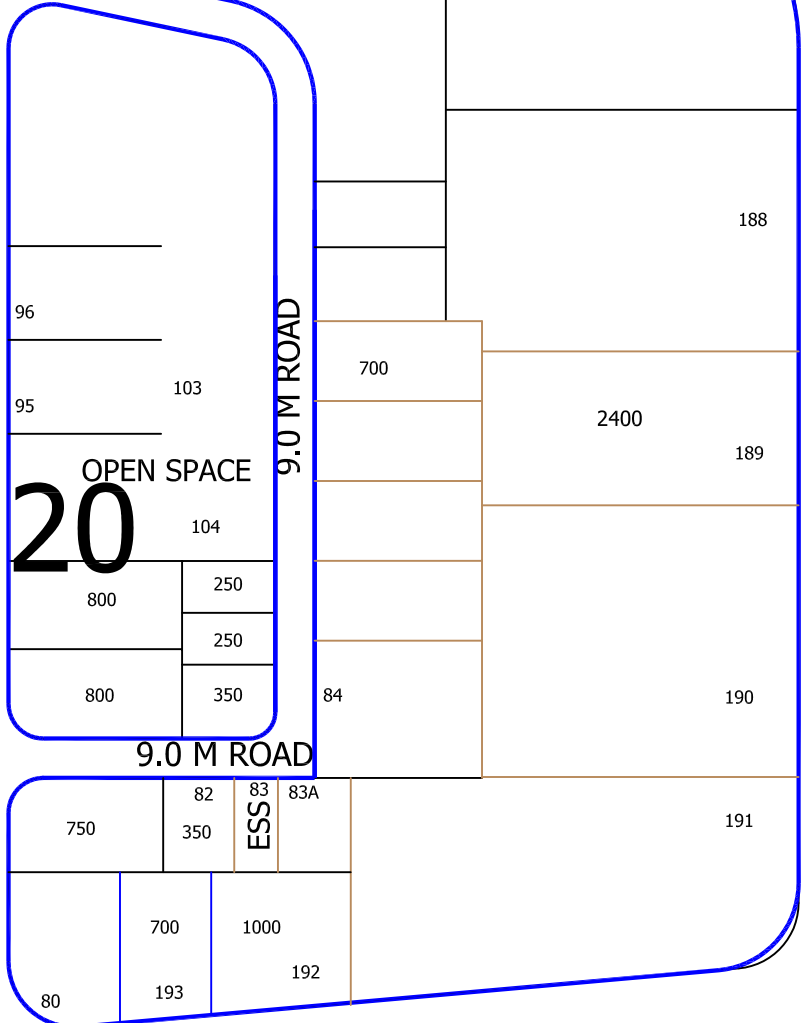

adjoining Sector 23

30.00 M ROAD

205 Exst. Temple

30.0 M WIDE ROAD

adjoining Sector 19

adjoining Sector 21

24.0 M Wide Road

OPEN SPACE

PLAY GROUND

school

PU

24.0 M Wide Road

Darave - Uran Railway Line

RUB

adjoining Sector 5

Sector Boundary

PART PLAN OF ULWE SHOWING SECTOR 20