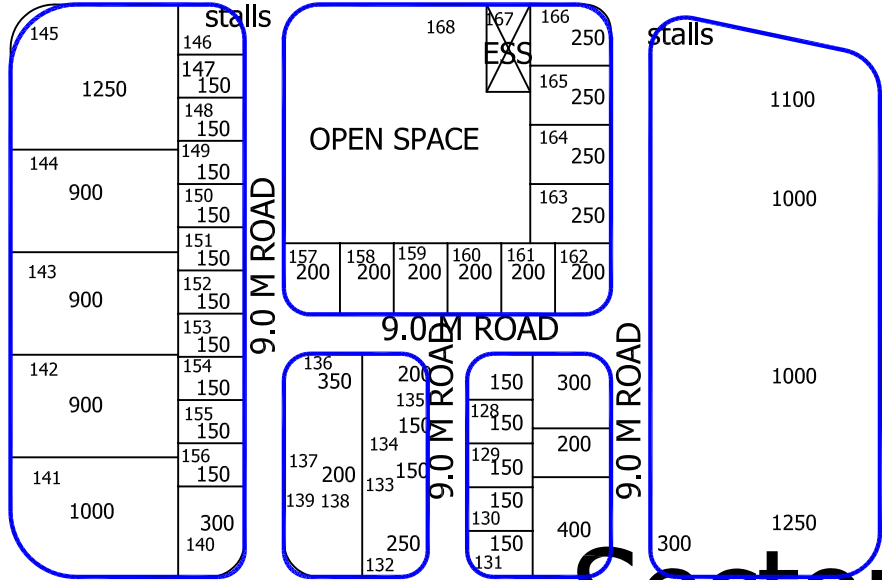

adjoining Sector 23

30.00 M ROAD

205 Exst. Temple

30.0 M WIDE ROAD

adjoining Sector 19

adjoining Sector 21

24.0 M Wide Road

OPEN SPACE

PLAY GROUND

school

PU

24.0 M Wide Road

Darave - Uran Railway Line

RUB

adjoining Sector 5

Sector Boundary

PART PLAN OF ULWE SHOWING SECTOR 20