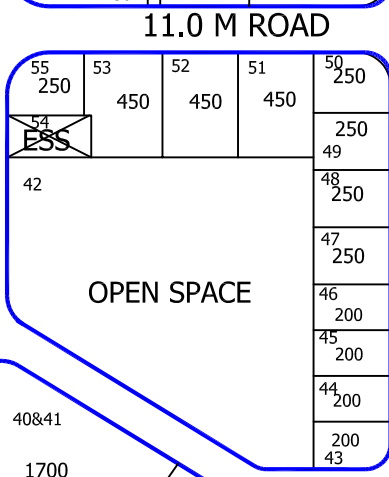

adjoining Sector 23

30.00 M ROAD

adjoining Sector 22

11.0 M ROAD

15.0 M Wide Road

9.0 M ROAD

15.0 M Wide Road

24.0 M Wide Road

# Sector 21

24.0 M Wide Road

11.0 M ROAD

9.0 M ROAD

## Darave - Uran Railway Line

RUB

24.0 M ROAD

adjoining Sector 2

# PART PLAN OF ULWE SHOWING SECTOR 21