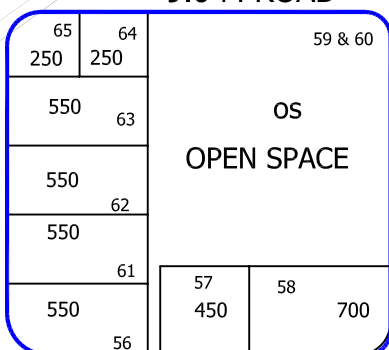

adjoining Sector 23

30.00 M ROAD

adjoining Sector 22

11.0 M ROAD

15.0 M Wide Road

9.0 M ROAD

15.0 M Wide Road

24.0 M Wide Road

# Sector 21

24.0 M Wide Road

11.0 M ROAD

9.0 M ROAD

### Sector Boundary

# PART PLAN OF ULWE SHOWING SECTOR 21