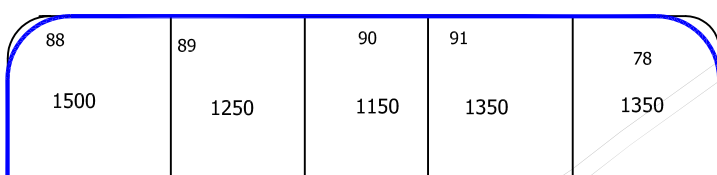

adjoining Sector 23

30.00 M ROAD

adjoining Sector 22

11.0 M ROAD

15.0 M Wide Road

9.0 M ROAD

15.0 M Wide Road

24.0 M Wide Road

# Sector 21

24.0 M Wide Road

11.0 M ROAD

9.0 M ROAD

## Darave - Uran Railway Line

RUB

24.0 M ROAD

adjoining Sector 2