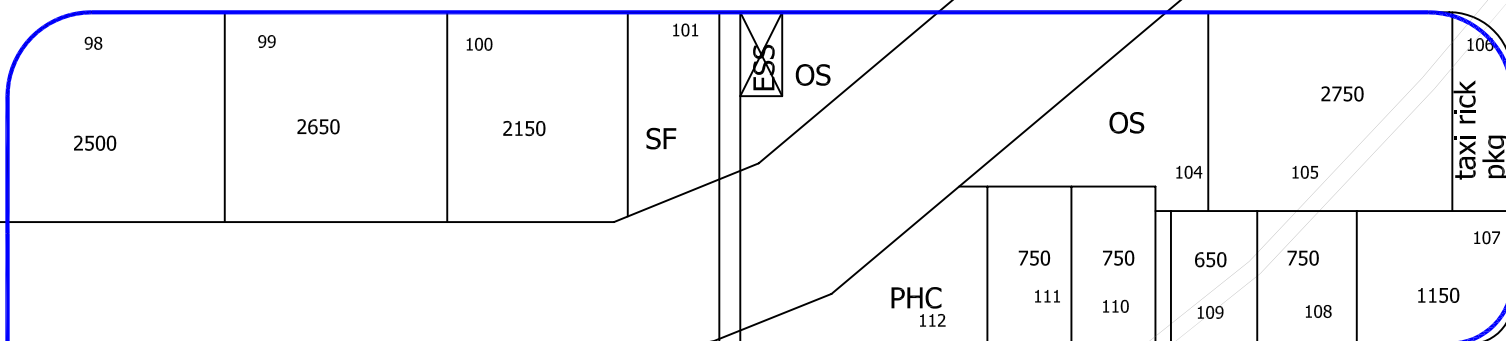

adjoining Sector 23

30.00 M ROAD

adjoining Sector 22

11.0 M ROAD

15.0 M Wide Road

9.0 M ROAD

15.0 M Wide Road

24.0 M Wide Road

# Sector 21

24.0 M Wide Road

11.0 M ROAD

9.0 M ROAD

## Darave - Uran Railway Line

RUB

24.0 M ROAD

adjoining Sector 2

# PART PLAN OF ULWE SHOWING SECTOR 21