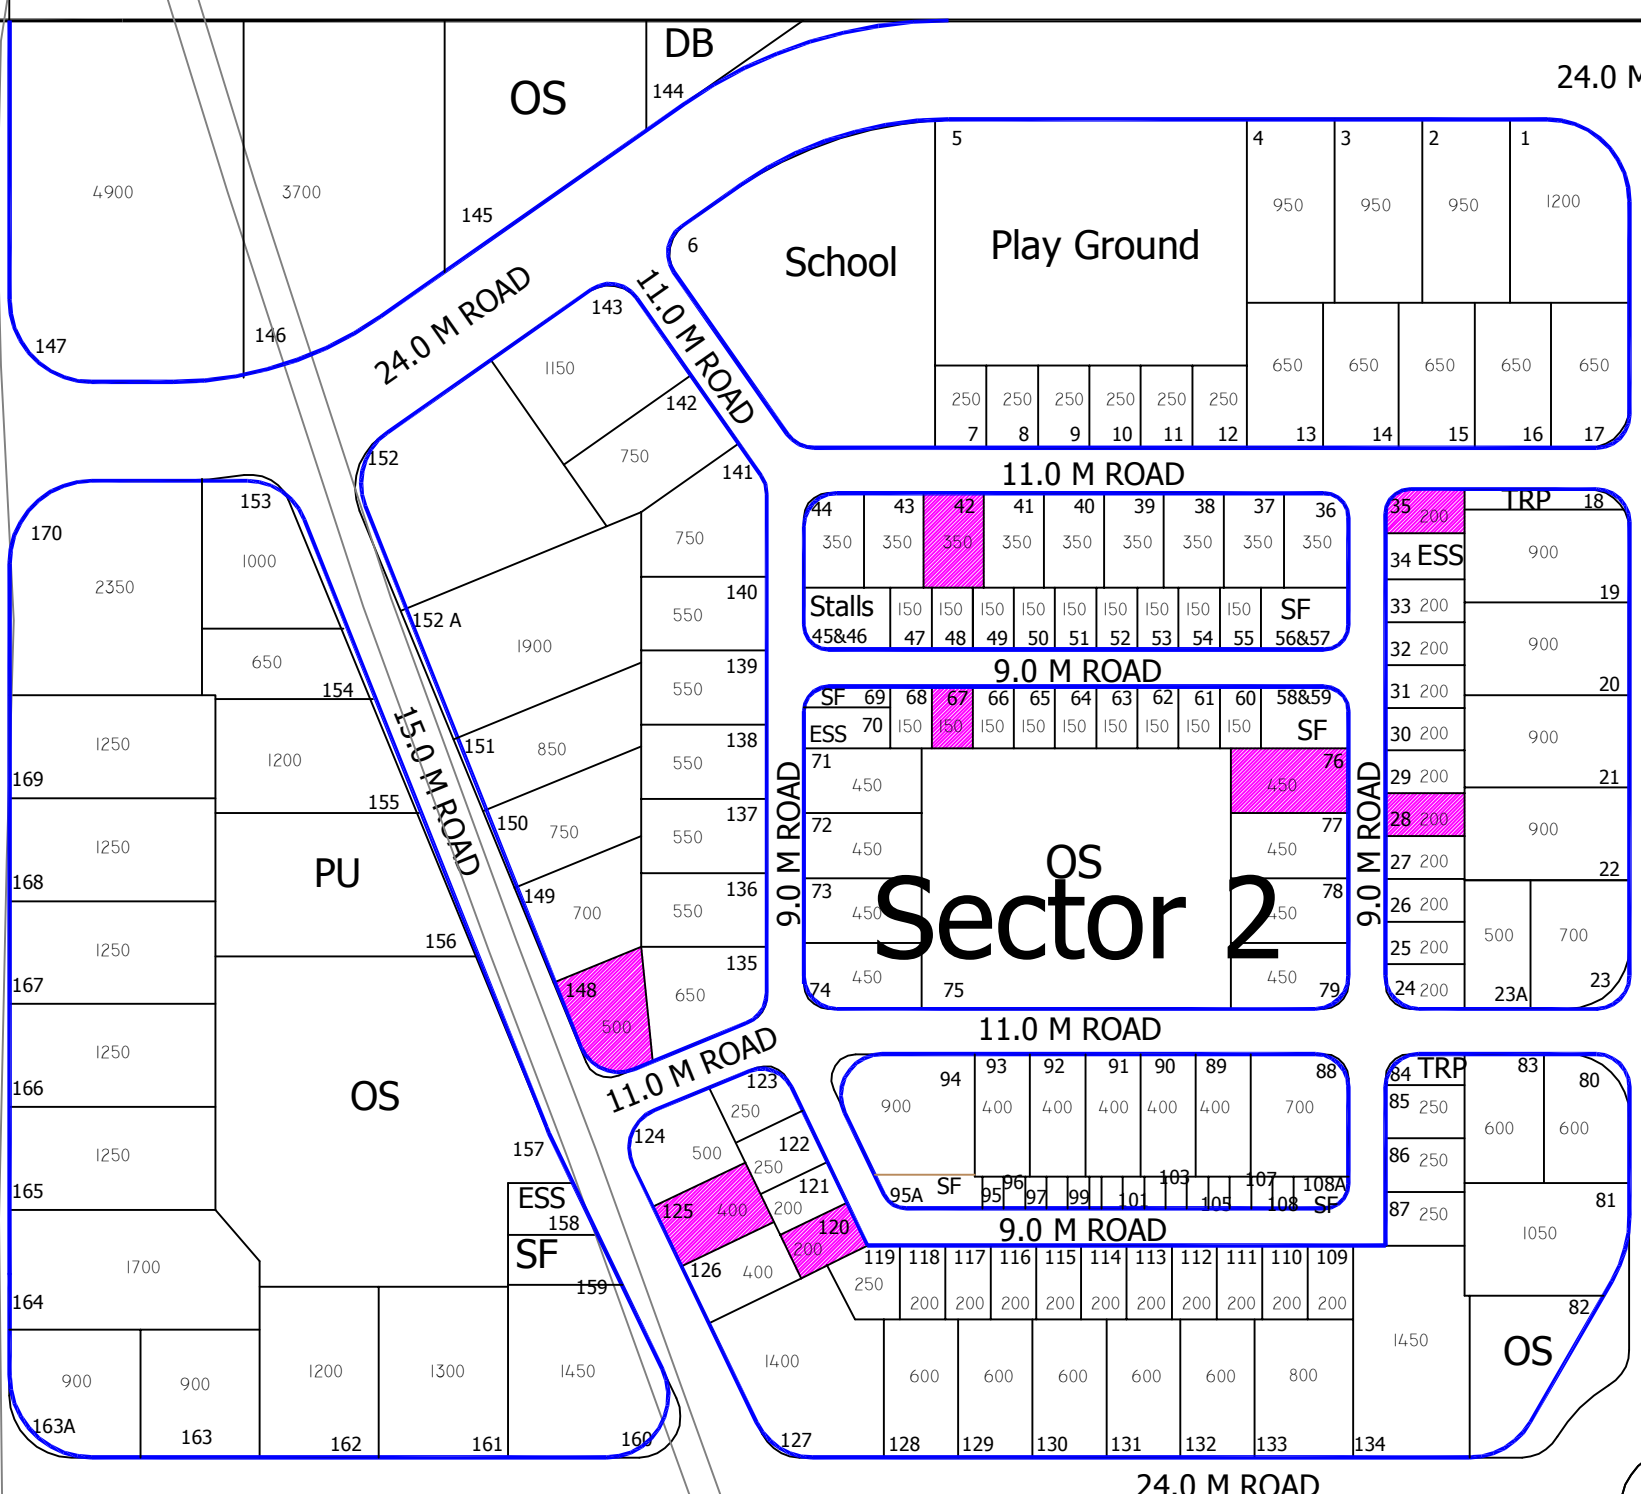

adjoining Sector 21

24.0 M Wide Road

Darave - Uran Railway Line

RUB

24.0 M ROAD

adjoining Sector 22

adjoining Sector 5

adjoining Sector 3

Scale

Sector Boundary

PART PLAN OF ULWE SHOWING SECTOR 2