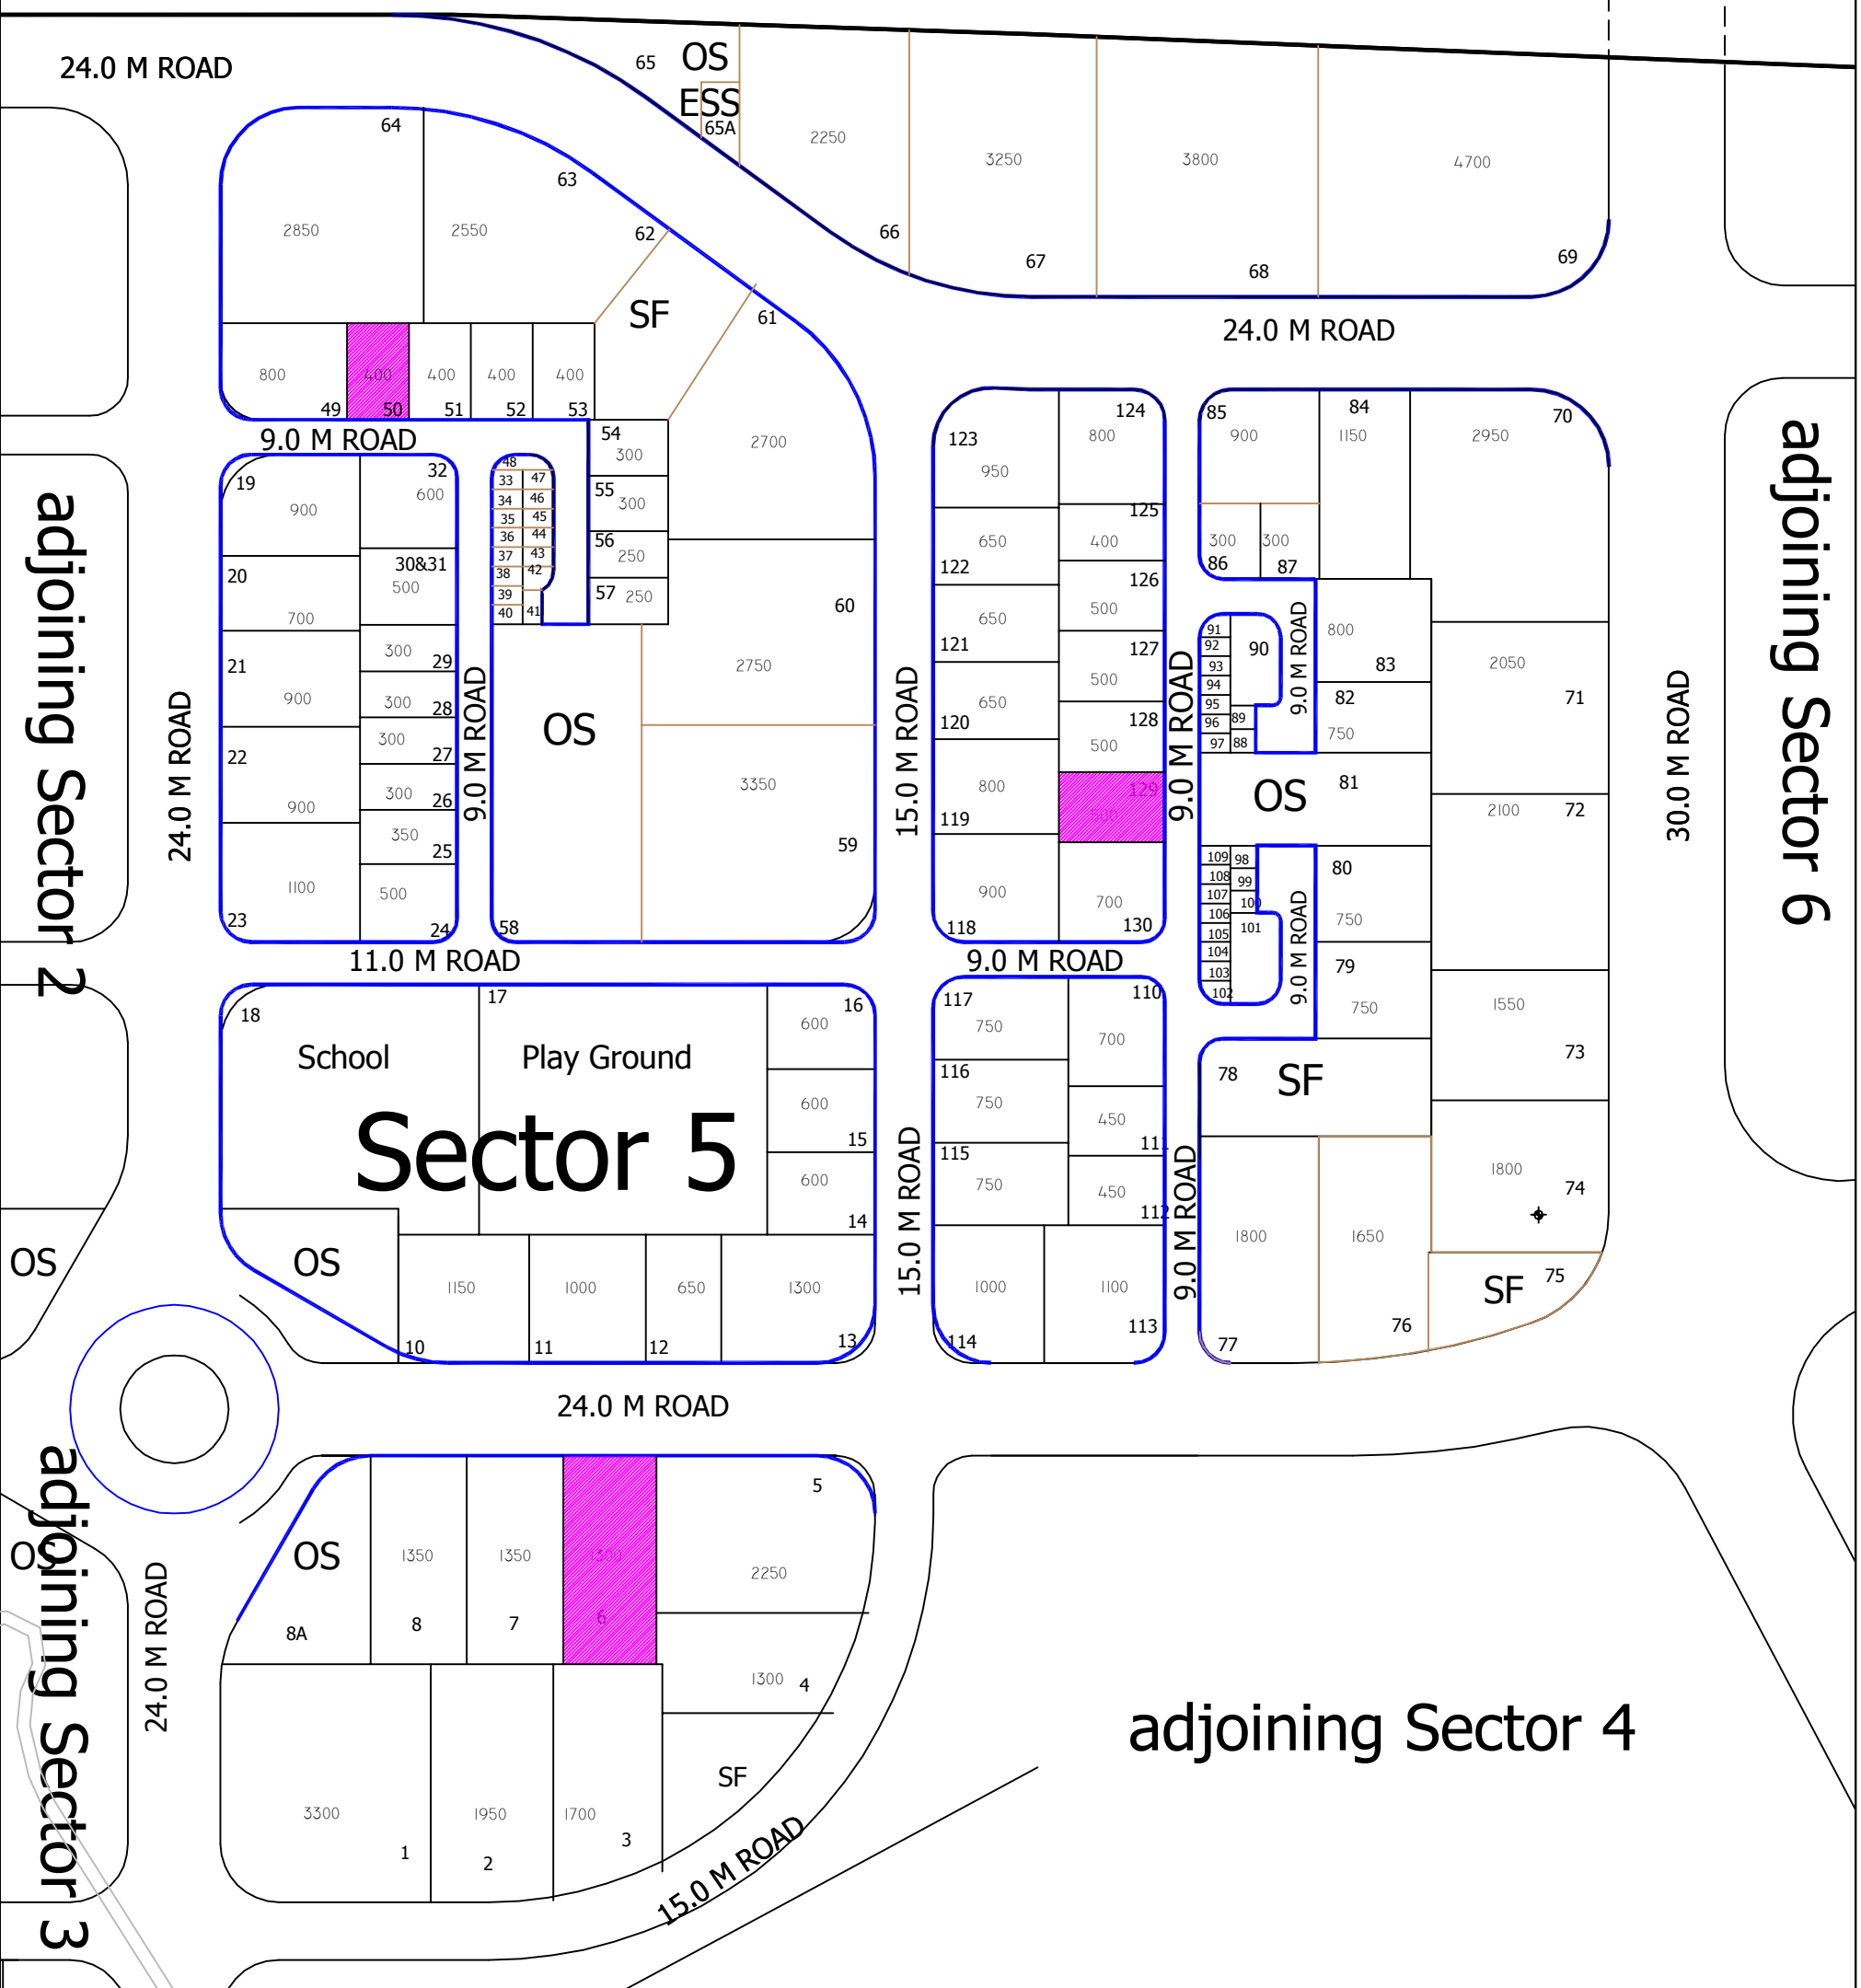

Thank you for evaluating PDF Complete.

Click Here to purchase full featured PDF Complete products

adjoining Sector 20

PLAY GROUND

school

PU

OPEN SPACE

Darave - Uran Railway Line

RUB

adjoining Sector 2

adjoining Sector 6

adjoining Sector 3

adjoining Sector 4

Scale

Sector Boundary

PART PLAN OF ULWE SHOWING SECTOR 5