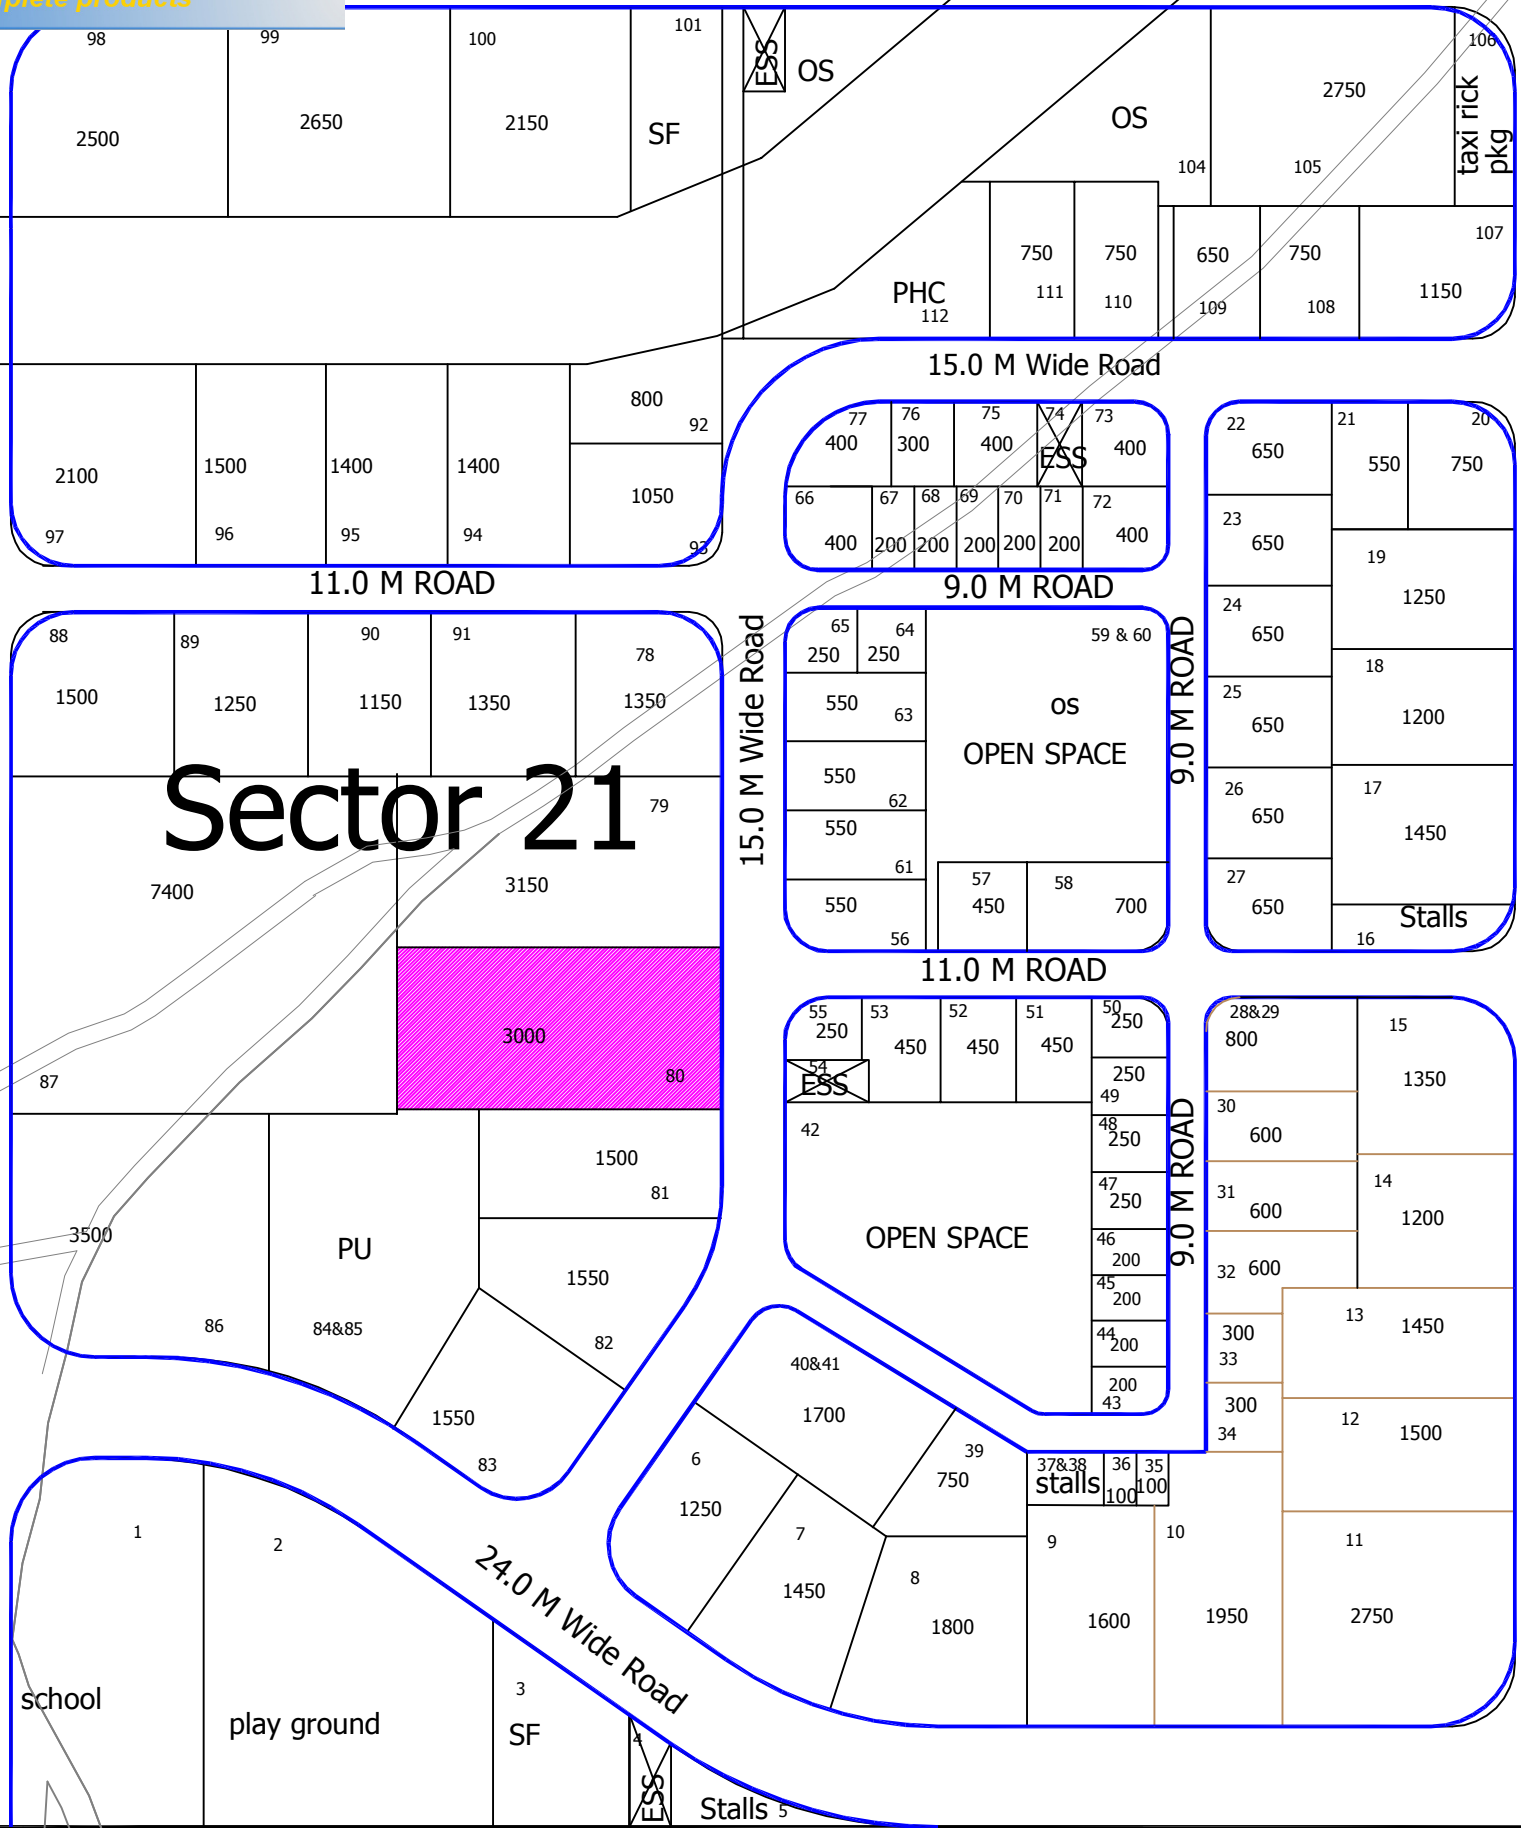

adjoining Sector 23

30.00 M ROAD

adjoining Sector 22

adjoining Sector 20

Sector 21

Darave - Uran Railway Line

RUB

24.0 M ROAD

adjoining Sector 2

Sector Boundary

PART PLAN OF ULWE SHOWING SECTOR 21