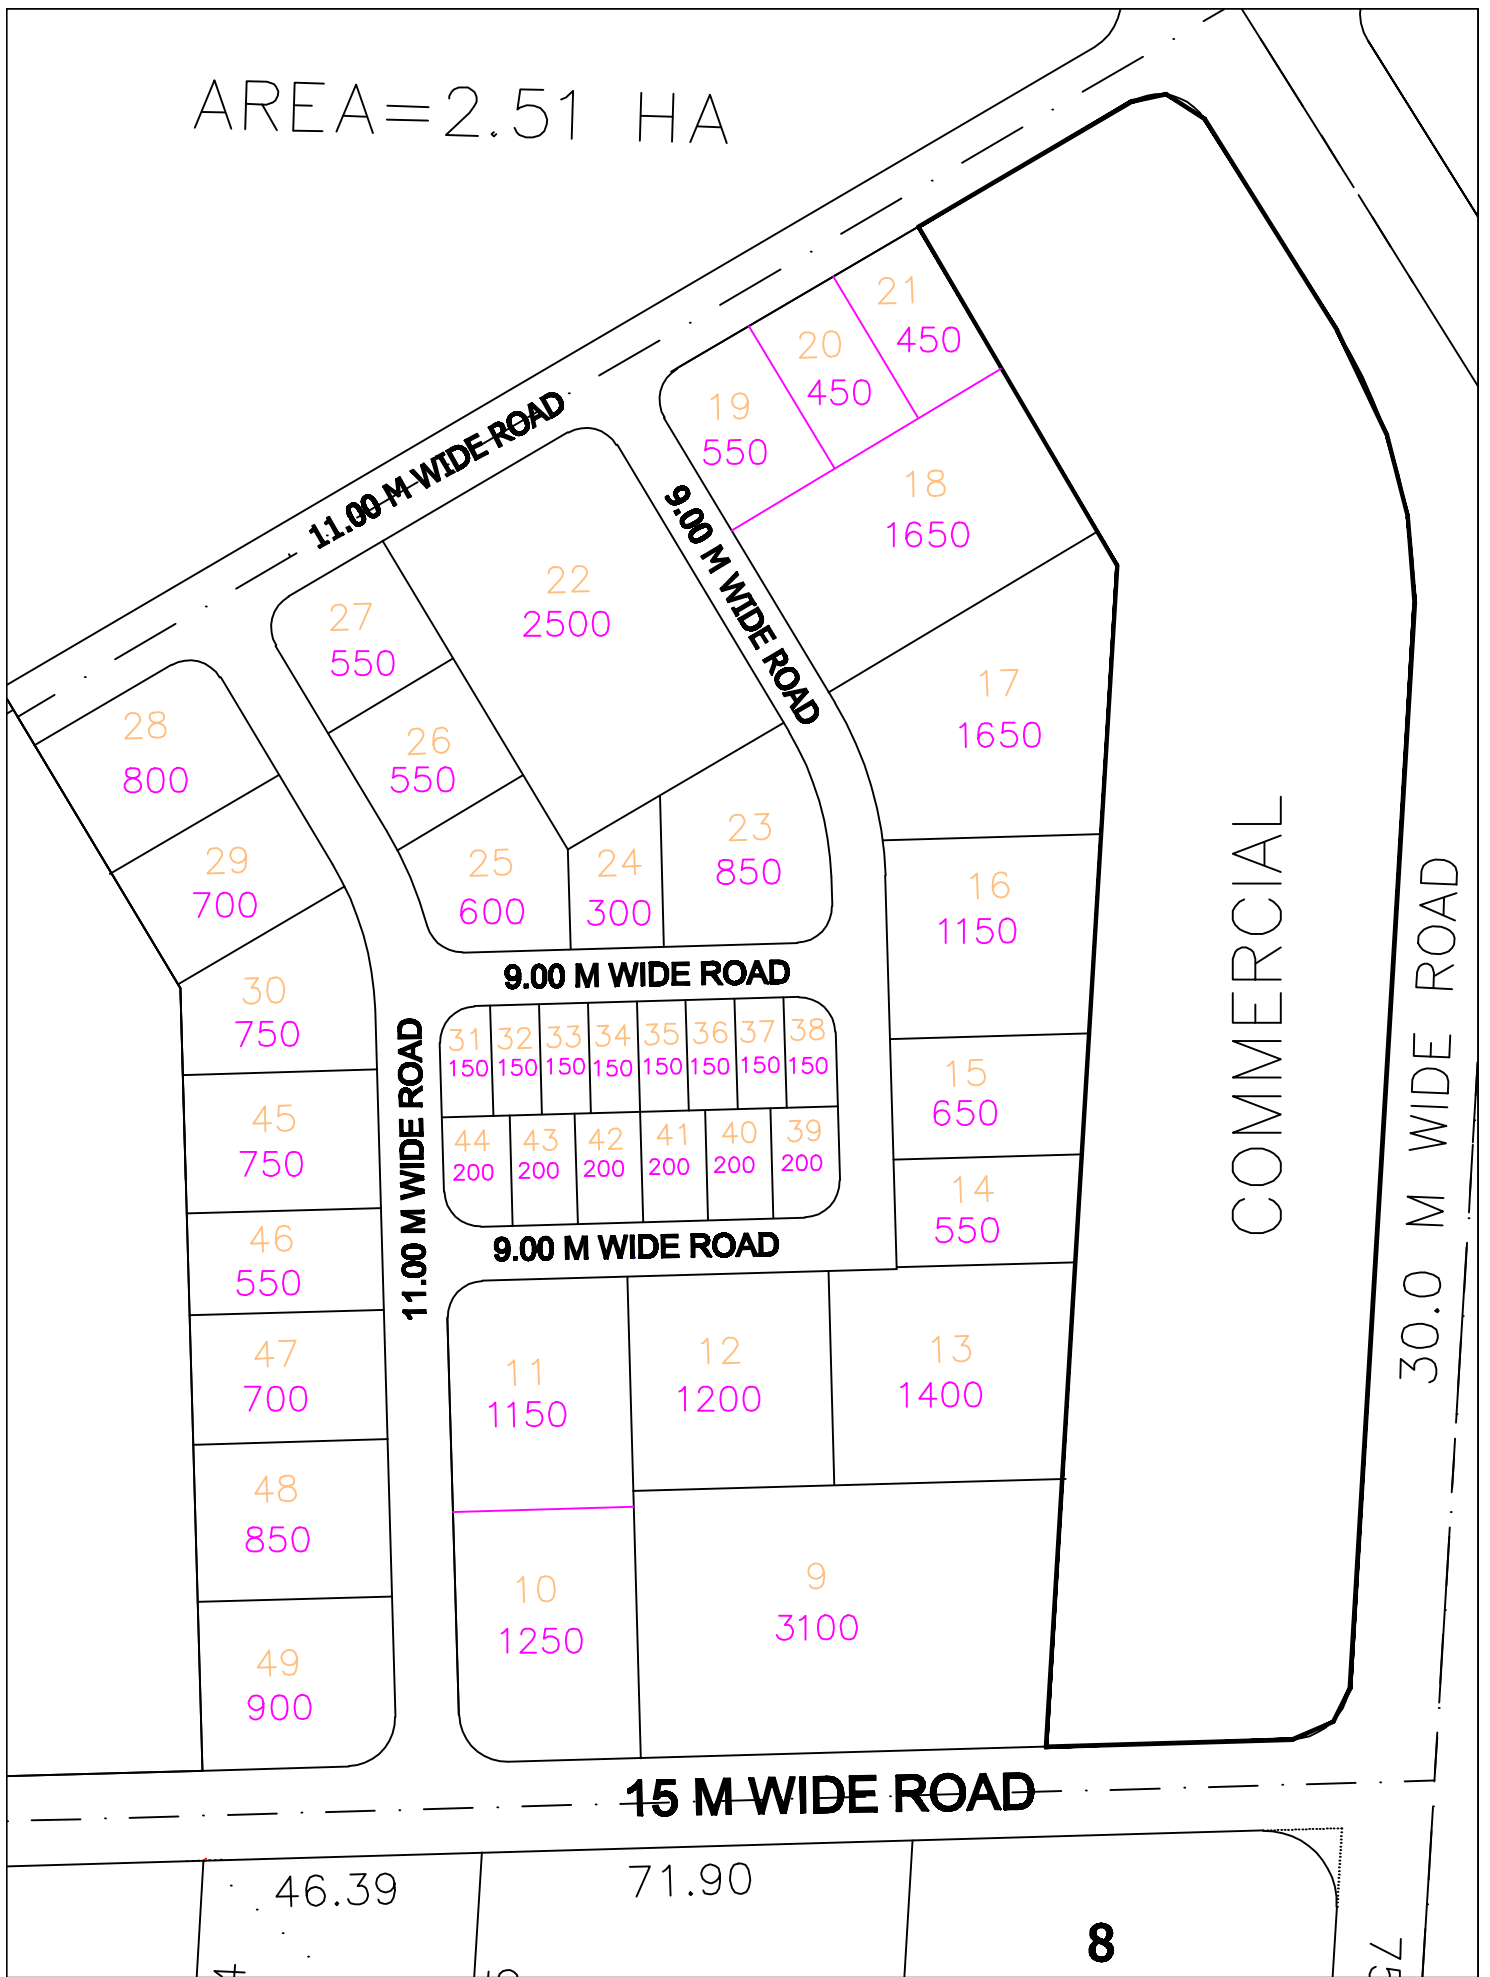

AREA=2.51 HA

LAYOUT PLAN OF THE PLOTS PROVIDED IN SECTOR 17 KALMBOLI